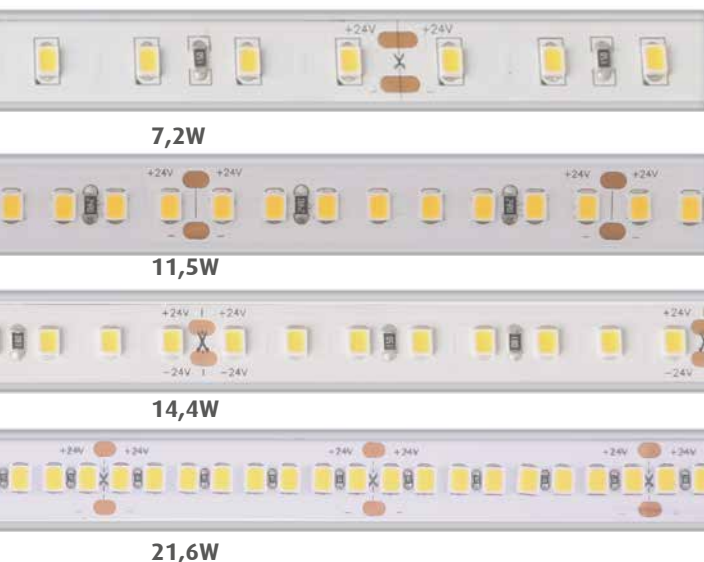

A high efficiency range to meet the needs of prestigious projects. With an efficiency of 180 lumens/watt, these strips emit from 1000 to 4000 lumens per metre, these strips are perfect for general lighting applications. The High Efficiency line is characterised by excellent quality, reliability, high colour rendering, excellent white homogeneity, durability, long service life and great energy savings!

White shades: 3000K and 4000K available and all other colours on request with MOQ. In IP20 and IP68 versions.

LED SPACING AND PITCH CUT 8 LED (7,2W)

LED SPACING AND PITCH CUT 8 LED (11,5W)

LED SPACING AND PITCH CUT 8 LED (14,4W)

LED SPACING AND PITCH CUT 8 LED (21,6W)

DURASTRIP HIGH EFFICIENCY IP68

PRO	24V DC	Ra>92	50000h L70	IP68	-25° +35°C	III	UL E471161	G5/ h24	Risk Group 0
-----	--------	-------	------------	------	---------------	-----	---------------	------------	-----------------