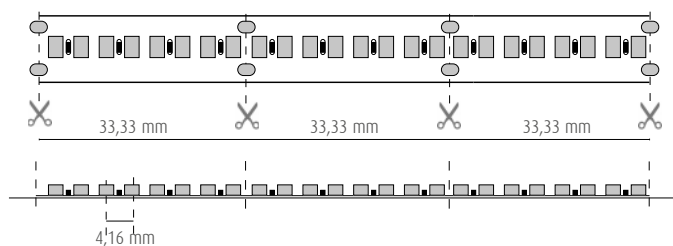

LED SPACING AND PITCH CUT 8 LED (21,6W)