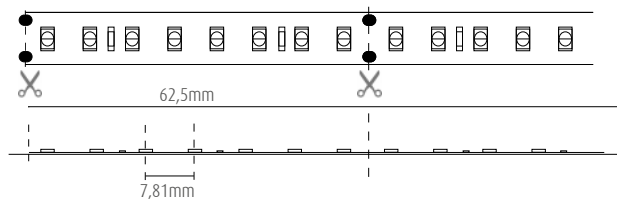

LED SPACING AND PITCH CUT 8 LED (11,5W)