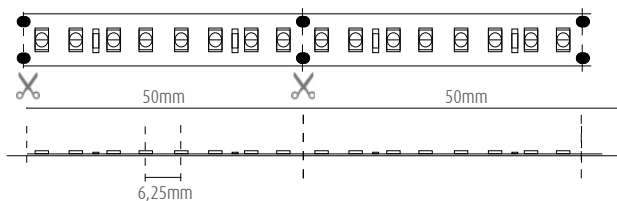

LED SPACING AND PITCH CUT 8 LED (14,4W)